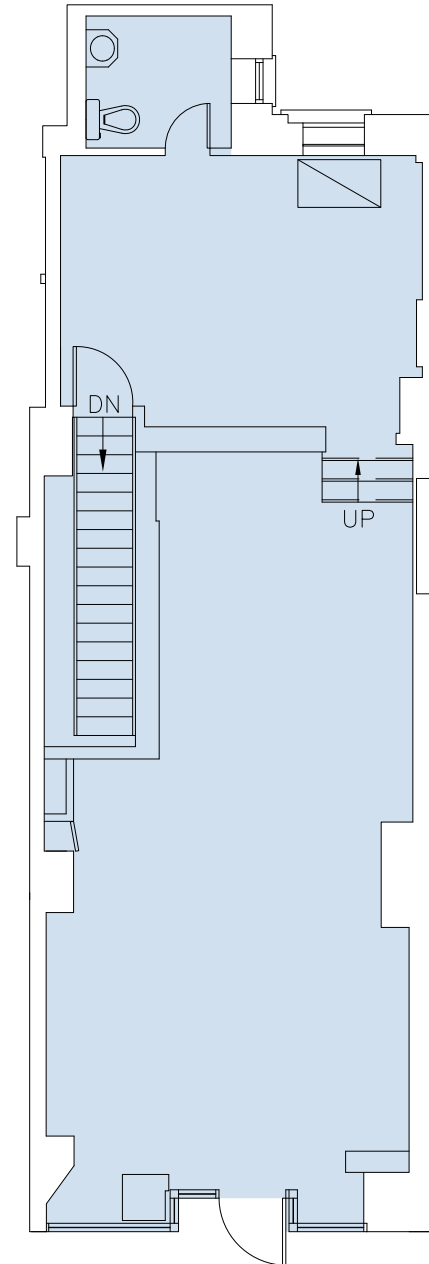

## SIZE (approx.)

Ground Floor 801 SF

## FRONTAGE

15 FT on Broadway

## GROUND FLOOR

801 SF

**Broadway**