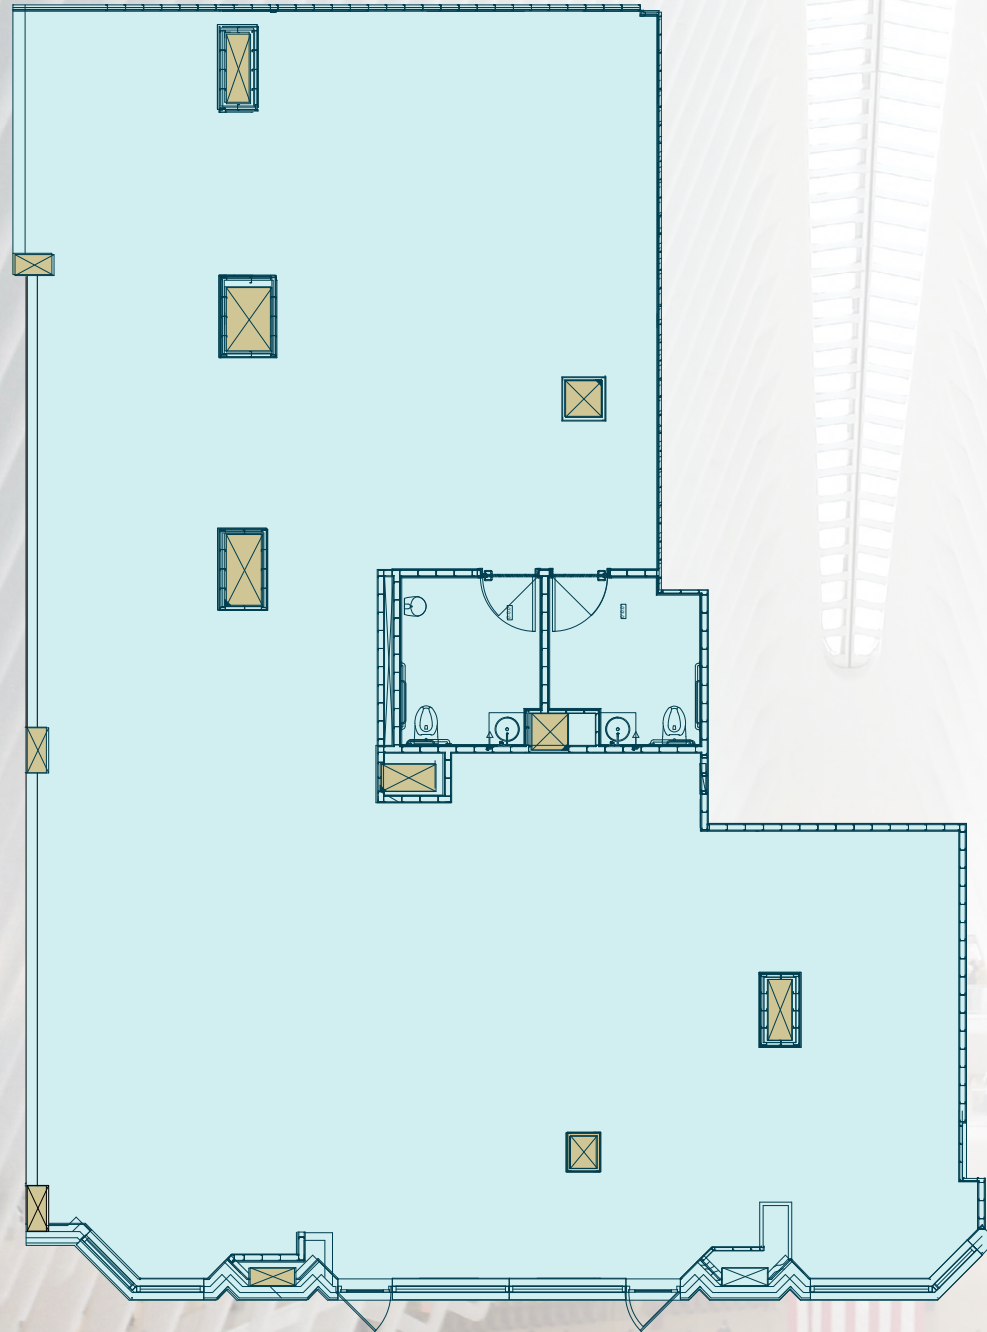

The Retail at Tribeca Tower

12 Thomas Street

Tribeca - New York

architectural rendering

THE RETAIL AT TRIBECA TOWER

12 Thomas Street - Tribeca

BETWEEN BROADWAY & TRIMBLE PLACE - NEW YORK, NY 10007

THOMAS STREET

GROUND FLOOR

2,925 sq ft

CEILING HEIGHT

14 ft

FRONTAGE

40 ft

POSSESSSION

Arranged

KEY NOTES

- o Retail/Medical/Office available for lease at the base of Tribeca Tower
- o Tribeca Tower is a 50 story, 451 luxury residential building
- o Flexible floor plan suitable for a range of retail or service-oriented concepts
- o Convenient access to transportation, amenities, and surrounding uses
- o New HVAC and ADA compliant bathrooms in-place
- o All uses considered, new direct long term lease