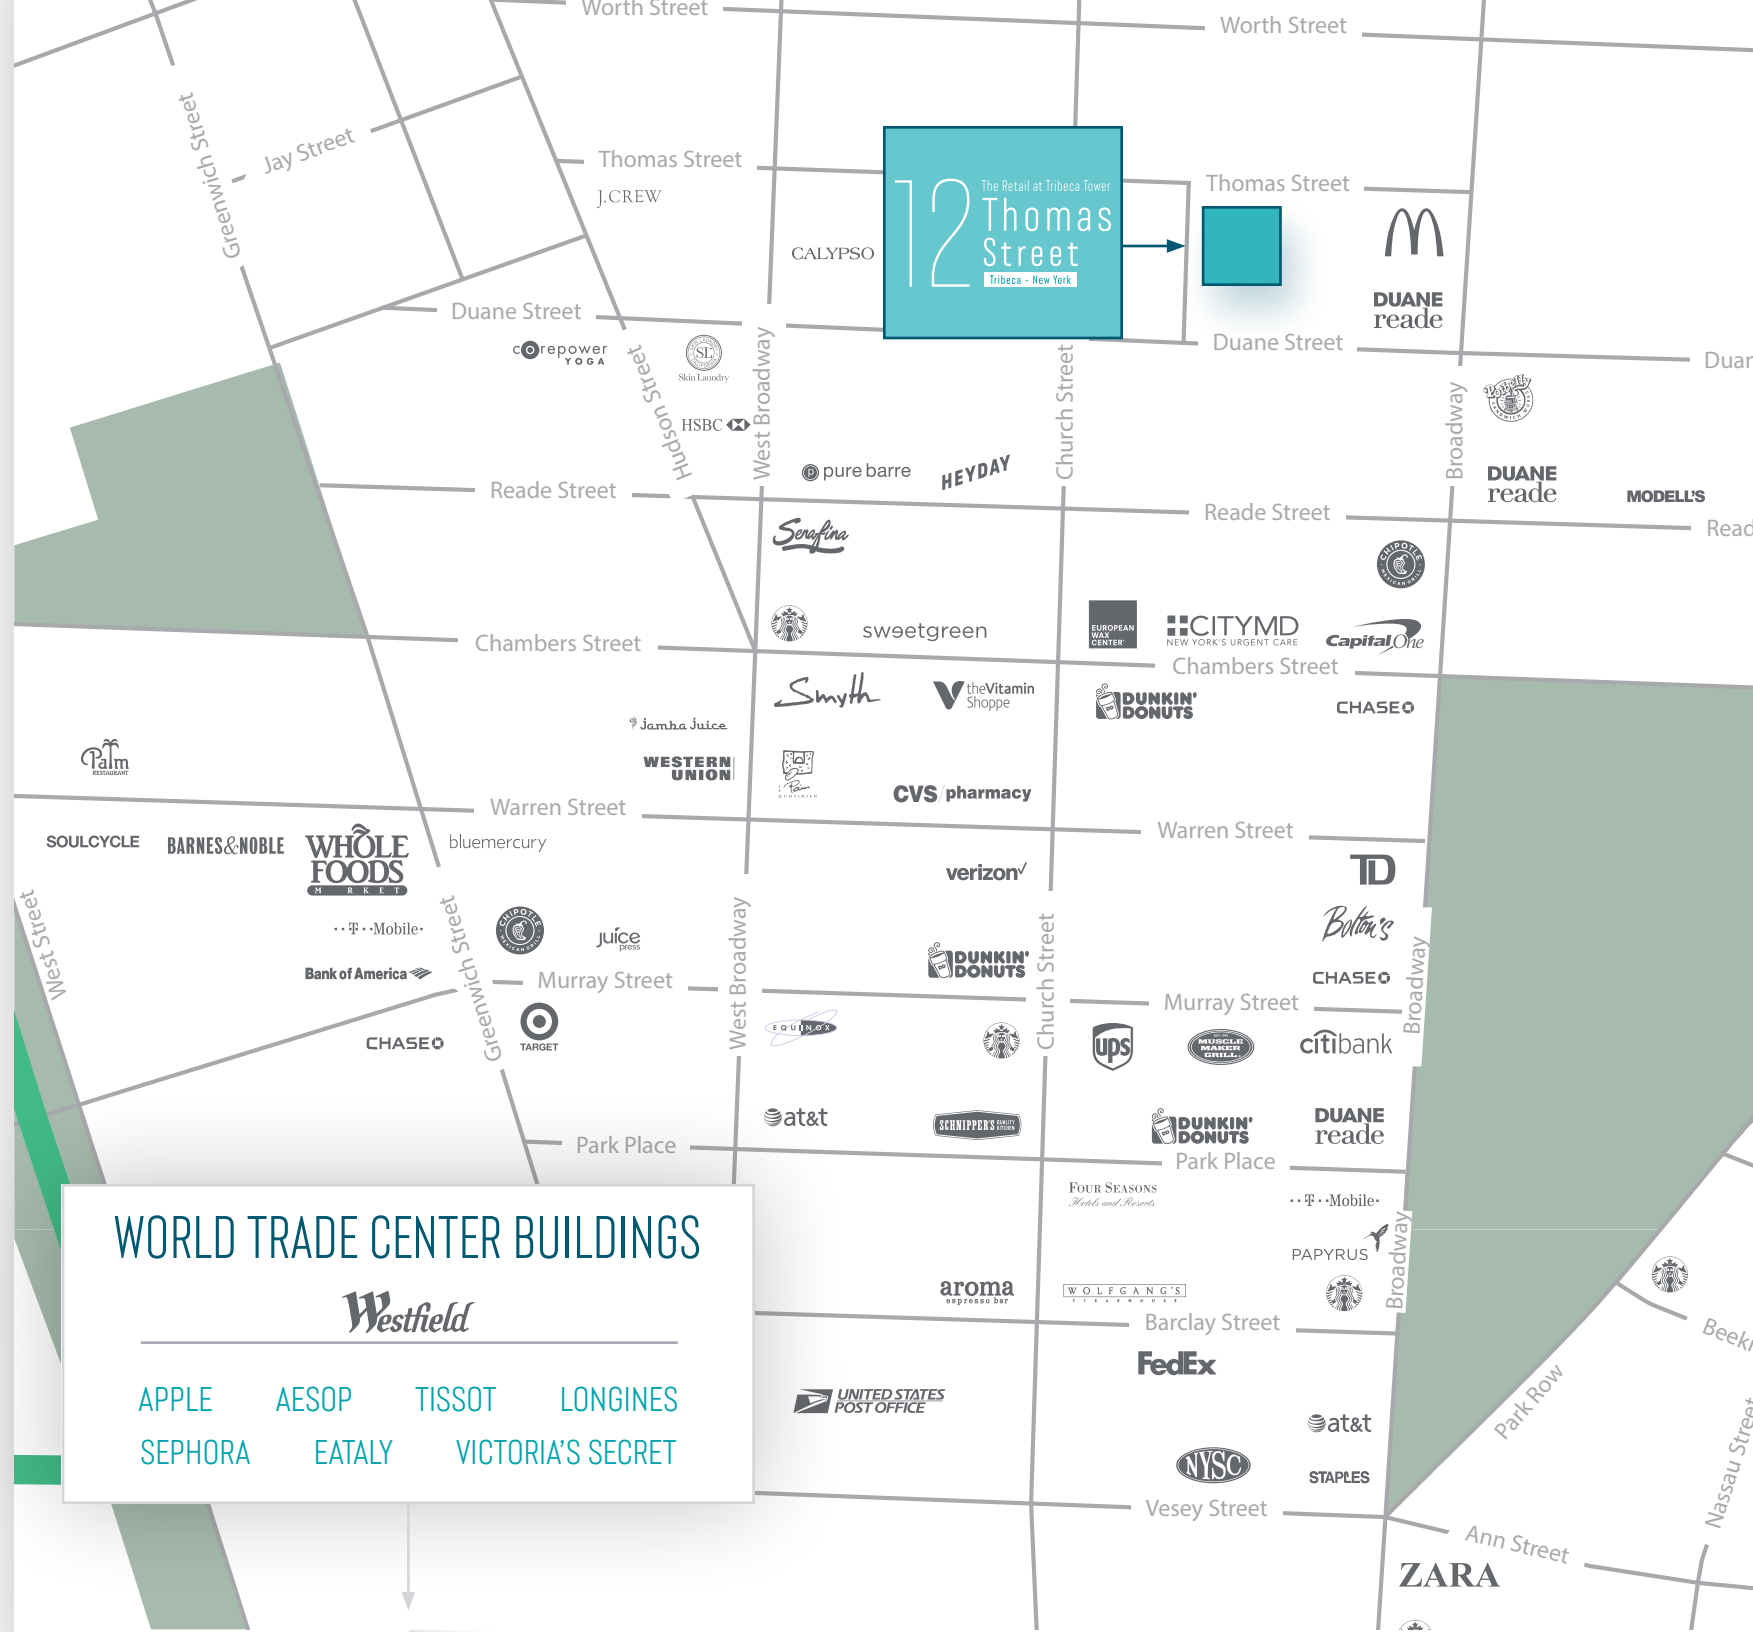

The Retail at Tribeca Tower

12 Thomas Street

Tribeca - New York

architectural rendering

THE RETAIL AT TRIBECA TOWER

12 Thomas Street - Tribeca

BETWEEN BROADWAY & TRIMBLE PLACE - NEW YORK, NY 10007

THOMAS STREET

KEY NOTES

- o Retail/Medical/Office available for lease at the base of Tribeca Tower
- o Tribeca Tower is a 50 story, 451 luxury residential building
- o Flexible floor plan suitable for a range of retail or service-oriented concepts
- o Convenient access to transportation, amenities, and surrounding uses
- o New HVAC and ADA compliant bathrooms in-place
- o All uses considered, new direct long term lease

KEY NEARBY RETAILERS

swæetgreen

J.CREW

DUNKIN'

Neighborhood Demographics

0.5 Mile Radius from 12 Thomas Street

8,200
 TOTAL
 BUSINESSES

147,000
 TOTAL
 EMPLOYEES

147,000
 DAYTIME
 POPULATION

\$330K
 HOUSEHOLD
 INCOME

\$5.9 Bil
 ANNUAL BUDGET
 EXPENDITURE

\$1.8 Bil
 RETAIL
 EXPENDITURE

WORLD TRADE CENTER BUILDINGS

Westfield

- | | | | |
|---------|--------|-------------------|----------|
| APPLE | AESOP | TISSOT | LONGINES |
| SEPHORA | EATALY | VICTORIA'S SECRET | |